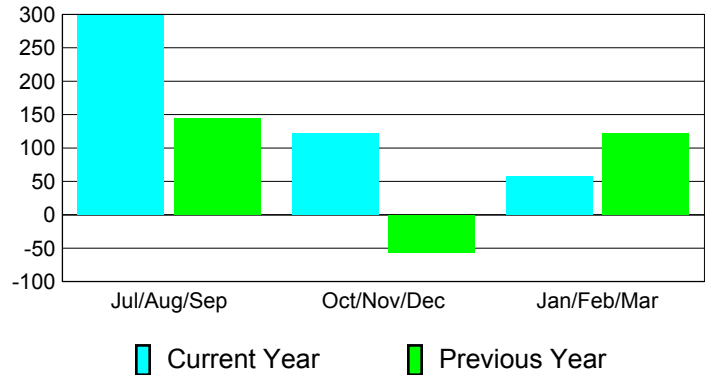

**Membership Results
2010-2011**

**Membership
2009-2010**

Month	Net Memb Goal	Actual New Memb	Actual Dropped Memb	Gain/Loss of Memb	Gain/Loss of Memb
Jul/Aug/Sep	0	540	-242	298	144
Oct/Nov/Dec	0	351	-229	122	-56
Jan/Feb/Mar	0	188	-131	57	122
Totals	0	1079	-602	477	210

Membership Results 2010-2011

Goal, New, Dropped, Gain/Loss

Comparison of Membership Gain/Loss

Current Year Compared to the Previous Year

Gender Comparison 2010-2011

Jul/Aug/Sep

Oct/Nov/Dec

Jan/Feb/Mar