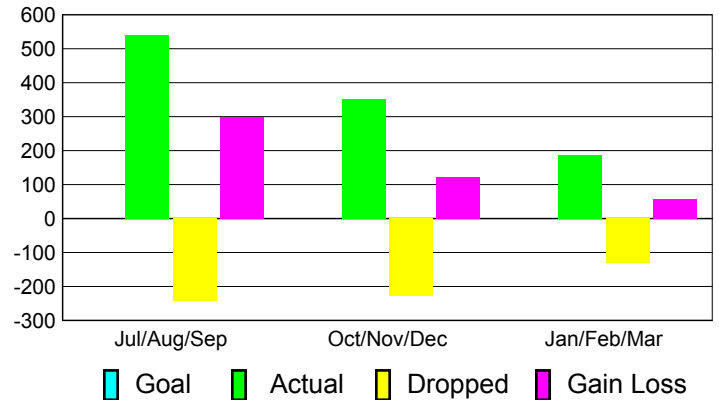

Membership Results 2010-2011

Goal, New, Dropped, Gain/Loss

Comparison of Membership Gain/Loss

Current Year Compared to the Previous Year